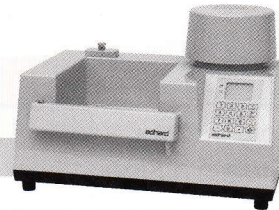

Tabletop Power Bases

P-4010: 120VAC · 60/50Hz · 1/37Hp (20.2W) motor
Power Base · Model MK

What fits me?

F A

P-4012: 120VAC · 60/50Hz · 1/15Hp (49.7W) motor
P-4012-HS: 120VAC · 60/50Hz · 1/15Hp (49.7W) motor w/ 240RPM output
P-4020: 220VAC · 50/60Hz · 1/17Hp (43.9W) motor - Specify power cord plug type:
Australian, Euro, Italian, UK
Power Base · Model MKH

What fits me?

F F A

PS-4028: 120VAC · 60/50Hz · 1/8Hp (93.2W) motor
PS-4030: 220VAC · 50/60Hz · 1/8Hp (93.2W) motor - Specify power cord plug type:
Australian, Euro, Italian, UK
Power Base · Model MKS

What fits me?

F F P A

PV-4000: 120VAC · 50/60Hz · 1/4Hp (186.4W) motor
PV-4001: 220VAC · 50/60Hz · 1/4Hp (186.4W) motor - Specify power cord plug type:
Australian, Euro, Italian, UK
Power Base · Variable Speed · Model MKV

What fits me?

F F P A

Pumps and Filler Units

F F P H

F-5000: 6 Qt. (5.5L) capacity w/ 2 x F-3076 spouts
F-5001: 6 Qt. (5.5L) capacity w/ 2 x F-3011 spouts
F-5001 N/S: 6 Qt. (5.5L) capacity w/ no spouts
F-5005: 18 Qt. (17L) capacity w/ 2 x F-3011 spouts
F-5005 N/S: 18 Qt. (17L) capacity w/ no spouts