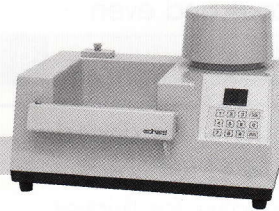

Tabletop Power Bases

P-4010: 120VAC · 60/50Hz · 1/37Hp (20.2W) motor
Power Base · Model MK

What fits me?

F A

P-4012: 120VAC · 60/50Hz · 1/15Hp (49.7W) motor
P-4012-HS: 120VAC · 60/50Hz · 1/15Hp (49.7W) motor w/ 240RPM output
P-4020: 220VAC · 50/60Hz · 1/17Hp (43.9W) motor - Specify power cord plug type:
Australian, Euro, Italian, UK
Power Base · Model MKH

What fits me?

F F A

PS-4028: 120VAC · 60/50Hz · 1/8Hp (93.2W) motor
PS-4030: 220VAC · 50/60Hz · 1/8Hp (93.2W) motor - Specify power cord plug type:
Australian, Euro, Italian, UK
Power Base · Model MKS

What fits me?

What fits me?

F F P A

Pumps and Filler Units

F F P H

F-5000: 6 Qt. (5.5L) capacity w/ 2 x F-3076 spouts
F-5001: 6 Qt. (5.5L) capacity w/ 2 x F-3011 spouts
F-5001 N/S: 6 Qt. (5.5L) capacity w/ no spouts
F-5005: 18 Qt. (17L) capacity w/ 2 x F-3011 spouts
F-5005 N/S: 18 Qt. (17L) capacity w/ no spouts

What fits me?

D

F Filler Unit · Lexan · Double Outlet

OPTION

F-3616: Higher strength replacement cover for
Lexan DoubleOutlet Filler Units
Pump Cover · Teflon-coated Aluminum · Double Outlet

F-5003: 6 Qt. (5.5L) capacity
F-5007: 18 Qt. (17L) capacity