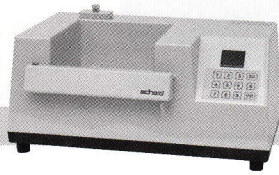

Tabletop Power Bases

P-4010: 120VAC · 60/50Hz · 1/37Hp (20.2W) motor
Power Base · Model MK

What fits me?

F A

P-4012: 120VAC · 60/50Hz · 1/15Hp (49.7W) motor
P-4012-HS: 120VAC · 60/50Hz · 1/15Hp (49.7W) motor w/ 240RPM output
P-4020: 220VAC · 50/60Hz · 1/17Hp (43.9W) motor - Specify power cord plug type:
Australian, Euro, Italian, UK
Power Base · Model MKH

What fits me?

F F A

PS-4028: 120VAC · 60/50Hz · 1/8Hp (93.2W) motor
PS-4030: 220VAC · 50/60Hz · 1/8Hp (93.2W) motor - Specify power cord plug type:
Australian, Euro, Italian, UK
Power Base · Model MKS

What fits me?

What fits me?

F F P A

Pumps and Filler Units

F F P H

F-5000: 6 Qt. (5.5L) capacity w/ 2 x F-3076 spouts
F-5001: 6 Qt. (5.5L) capacity w/ 2 x F-3011 spouts
F-5001 N/S: 6 Qt. (5.5L) capacity w/ no spouts
F-5005: 18 Qt. (17L) capacity w/ 2 x F-3011 spouts
F-5005 N/S: 18 Qt. (17L) capacity w/ no spouts

What fits me?

D

F Filler Unit · Lexan · Double Outlet

OPTION

F-3616: Higher strength replacement cover for
Lexan DoubleOutlet Filler Units
Pump Cover · Teflon-coated Aluminum · Double Outlet

F-5003: 6 Qt. (5.5L) capacity
F-5007: 18 Qt. (17L) capacity